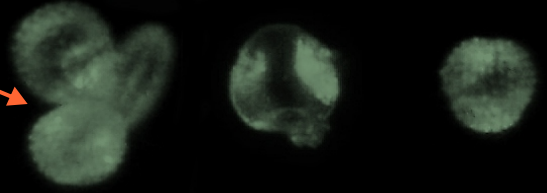

Pollen Sense™

REAL-TIME AUTOMATED POLLEN IMAGING

These are images that were automatically focused, magnified and isolated.

Presenting the first *fully-automated* device that *collects and images pollen and other airborne particulates down to less than 5µm in real-time.*

Current Features:

- Rugged and low maintenance.
- 12v DC - easy to solar power if desired.
- Images are saved to a cloud service in real-time.
- Pollen Sense caches data so internet disruptions don't compromise information.
- Raw images can be accessed in real-time for analysis or later for examination.
- Access reports to past and present data for your device.
- For researchers and forecasters, regional and national data are also available.